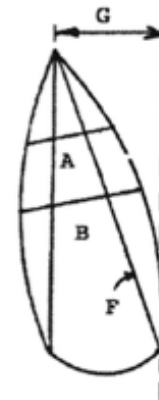

INTERNATIONAL 210 ASSOCIATION

Boat No: _____

Date Measured: _____

Boat Owner: _____

Measurer: _____

Mainsail

Measure		Min	Max	#1	#2	#3	#4
B	Luff length	--	27' - 11 7/8"				
C	Foot length	--	13' - 7 3/4"				
D	Leech	29' - 0"	30' - 7"				
E-1	Half width	--	8' - 0"				
E-2	Half height	--	14' - 10"				
E-3	3/4 width	--	4' - 8"				
E-4	Upper width	--	16"				

Genoa

A	Luff	19'	19' - 6"				
B	Foot	12' - 4"	13' - 4"				
C	Leech	18'	19' - 8"				
D	Foot Roach	--	3"				
E	Leech Roach	--	2"				

Blade

A	Luff	21'	21' - 11"				
B	Girth	7' - 2"	7' - 8"				
C	Roach	--	0"				
D	Batters	--	12.5"				

Spinnaker

A	Girth	5' - 8"	6' - 4"				
B	Girth	8' - 9"	9' - 7"				
C	Luff	21" - 4"	22'				
D	Leech	21" - 4"	22'				
E	Foot	8' - 8"	9'				
F	Skirt	--	24 - 11"				
G	Semi-Girth	--	9' - 6"				

Mainsail

Genoa

Blade

Spinnaker

Spinnaker