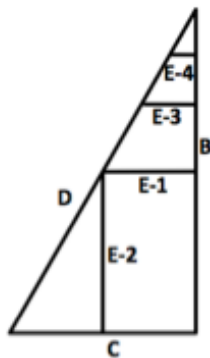

INTERNATIONAL 210 ASSOCIATION

Boat No: _____

Date Measured: _____

Boat Owner: _____

Measurer: _____

Mainsail

Measure		Min	Max	#1	#2	#3	#4
B	Luff length	--	27' - 11 7/8"				
C	Foot length	--	13' - 7 3/4"				
D	Leech	29' - 0"	30' - 7"				
E-1	Half width	--	8' - 0"				
E-2	Half height	--	14' - 10"				
E-3	3/4 width	--	4' - 8"				
E-4	Upper width	--	16"				

Genoa

A	Luff	19'	19' - 6"				
B	Foot	12' - 4"	13' - 4"				
C	Leech	18'	19' - 8"				
D	Foot Roach	--	3"				
E	Leech Roach	--	2"				

Blade

A	Luff	21'	21' - 11"				
B	Girth	7' - 2"	7' - 8"				
C	Roach	--	0"				
D	Batters	--	12.5"				

Spinnaker

A	Girth	5' - 8"	6' - 4"				
B	Girth	8' - 9"	9' - 7"				
C	Luff	21" - 4"	22'				
D	Leech	21" - 4"	22'				
E	Foot	8' - 8"	9'				
F	Skirt	--	24 - 11"				
G	Semi-Girth	--	9' - 6"				

Mainsail

Genoa